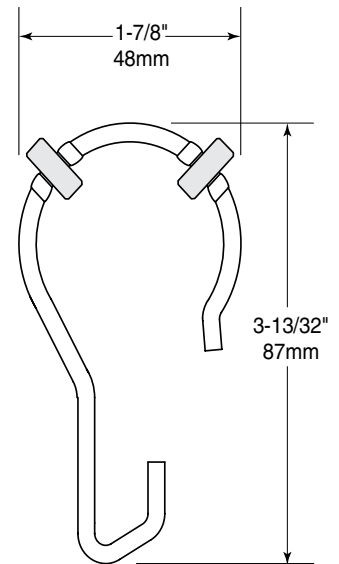

**100-CH**  
Chrome-Plated Steel

**100-CHSS**  
Stainless Steel

**100-CHNR**  
Chrome-Plated Steel  
with nylon rollers

**CONSTRUCTION:**

Type-304 0.109" (2mm) diameter stainless steel or chrome-plated

**INSTALLATION:**

Hooks snap open or come permanently open to allow placement on a 1" (25mm) or 1-1/4" (32mm) diameter shower curtain rods. Recommended for use with Gamco Models SR-100, SR-125.

Shower Curtain Hook shall be Model \_\_\_\_\_ (insert model number) of Gamco Commercial Restroom Accessories, One Gamco Place, Durant, OK, 74701-1910