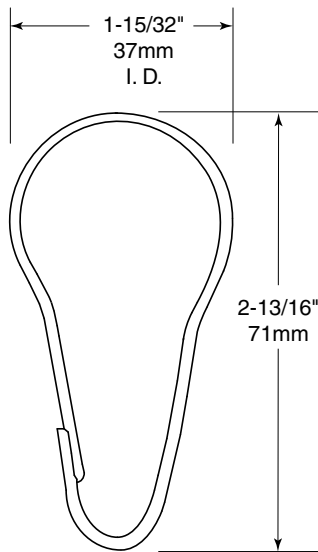

**100-CH**  
Chrome-Plated Steel

**100-CHSS**  
Stainless Steel

**100-CHNR**  
Chrome-Plated Steel  
with nylon rollers

**CONSTRUCTION:**

Type-304 0.109" (2mm) diameter stainless steel or chrome-plated

**INSTALLATION:**

Hooks snap open or come permanently open to allow placement on a 1" (25mm) or 1-1/4" (32mm) diameter shower curtain rods. Recommended for use with Gamco Models SR-100, SR-125.

Shower Curtain Hook shall be Model \_\_\_\_\_ (insert model number) of Gamco Commercial Restroom Accessories, One Gamco Place, Durant, OK, 74701-1910