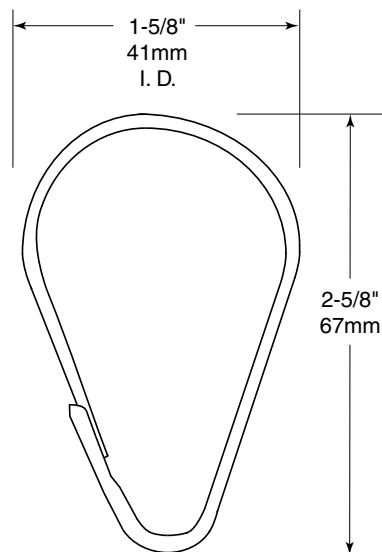

**100-CH**  
Chrome-Plated Steel

**100-CHSS**  
Stainless Steel

**100-CHNR**  
Chrome-Plated Steel  
with nylon rollers

**CONSTRUCTION:**

Type-304 0.109" (2mm) diameter stainless steel or chrome-plated

**INSTALLATION:**

Hooks snap open or come permanently open to allow placement on a 1" (25mm) or 1-1/4" (32mm) diameter shower curtain rods. Recommended for use with Gamco Models SR-100, SR-125.

Shower Curtain Hook shall be Model \_\_\_\_\_ (insert model number) of Gamco Commercial Restroom Accessories, One Gamco Place, Durant, OK, 74701-1910